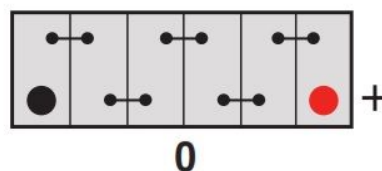

by GSYUASA

www.yuasa.com

Yuasa Technical Data Sheet

895 - YBX Active® Specialist & Garden

Performance

Nominal Voltage	12 V
Capacity (20hr)	26 Ah
Rated CCA	250 A

Dimensions (±2mm)

Length	187 mm
Width	127 mm
Height	181 mm

Weights & Measures

Weight	7.5 kg
--------	--------

Container Features

Case Type	A19 JIS
Terminal Type	T4
Hold-down	N
Lid Type	Upphöjda pluggar

Technology

Technology	Ca/Ca
Separator Type	PE
Recommended Charge Rate (A)	2 A

Terminal Type

T4

Cell Assembly Layout

Battery Hold-down

by GSYUASA

www.yuasa.com