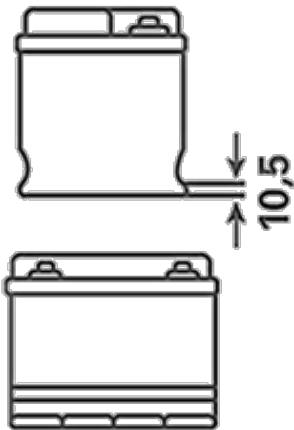

For more information visit varata-automotive.com

ORDER INFORMATION

European Type No. (ETN):	595405083
Article Number:	5954050833132
Short Code:	G8
Barcode:	4016987119723
UK Code:	334
Packaging Unit:	1
Quantity per Pallet:	30

TECHNICAL INFORMATION

Voltage [V]:	12	Base Hold-down:	B01
Battery Capacity [Ah]:	95	Layout:	1
Cold Cranking Amps (CCA), EN [A]:	830	Terminal Types:	1
Length [mm]:	306	Case Size:	D31R
Width [mm]:	173	Weight filled (kg):	20,230
Height [mm]:	225		

B01

1

ø 19,5
H 18

ø 17,9
H 18

pos.

neg.