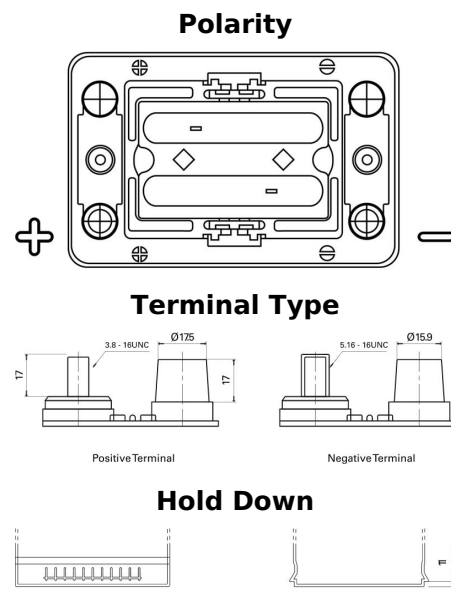

Product overview

Batteries for Marine and Leisure

Start AGM EM1000

Part number	EM1000
Technology	AGM
EAN/GTIN	3661024036023
Voltage	12 V
Capacity	50.0 Ah
CCA	800 A
MCA	1000
Length	260 mm
Width	173 mm
Height	206 mm
Box size	G34
Polarity	ETN 1
Terminal Type	SAE M 3/8"- 5/16" taper&stud
Hold Down	B7
Weights (subject of variation)	17.90 kg