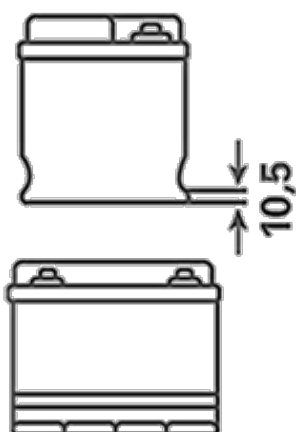

For more information visit varta-automotive.com

ORDER INFORMATION

European Type No. (ETN):	570413063
Article Number:	5704130633132
Short Code:	E24
Barcode:	4016987119709
UK Code:	069
Packaging Unit:	1
Quantity per Pallet:	48

TECHNICAL INFORMATION

Voltage [V]:	12	Base Hold-down:	B01
Battery Capacity [Ah]:	70	Layout:	1
Cold Cranking Amps (CCA), EN [A]:	630	Terminal Types:	1
Length [mm]:	261	Case Size:	D26R
Width [mm]:	175	Weight filled (kg):	17,32
Height [mm]:	220		

B01

1

ø 19,5
H 18

ø 17,9
H 18

pos.

neg.