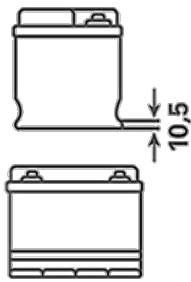

For more information visit varata-automotive.com

ORDER INFORMATION

European Type No. (ETN):	570412063
Article Number:	5704120633132
Short Code:	E23
Barcode:	4016987119693
UK Code:	068
Packaging Unit:	1
Quantity per Pallet:	48

TECHNICAL INFORMATION

Voltage [V]:	12	Base Hold-down:	B01
Battery Capacity [Ah]:	70	Layout:	0
Cold Cranking Amps (CCA), EN [A]:	630	Terminal Types:	1
Length [mm]:	261	Case Size:	D26L
Width [mm]:	175	Weight filled (kg):	17,32
Height [mm]:	220		

DRAWINGS

B01

0

1

\varnothing 19,5
H 18

\varnothing 17,9
H 18

pos.

neg.