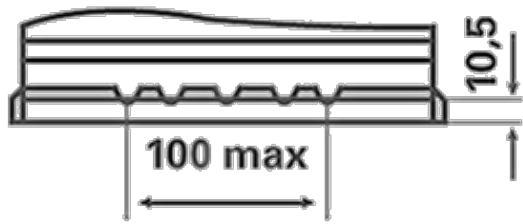

B13

1

$\varnothing 19,5$
H 18

$\varnothing 17,9$
H 18

pos.

neg.