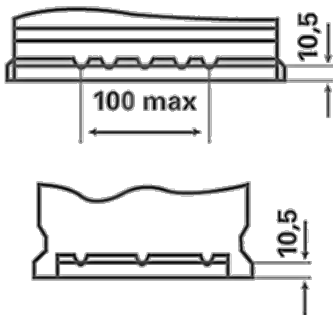

For more information visit varata-automotive.com

ORDER INFORMATION

European Type No. (ETN):	560408054
Article Number:	5604080543132
Short Code:	D24
Barcode:	4016987119501
UK Code:	027
Packaging Unit:	1
Quantity per Pallet:	63

TECHNICAL INFORMATION

Voltage [V]:	12	Base Hold-down:	B13
Battery Capacity [Ah]:	60	Layout:	0
Cold Cranking Amps (CCA), EN [A]:	540	Terminal Types:	1
Length [mm]:	242	Case Size:	H5/LN2
Width [mm]:	175	Weight filled (kg):	15,00
Height [mm]:	190		

DRAWINGS

B13

0

1

ø 19,5
H 18

ø 17,9
H 18

pos.

neg.